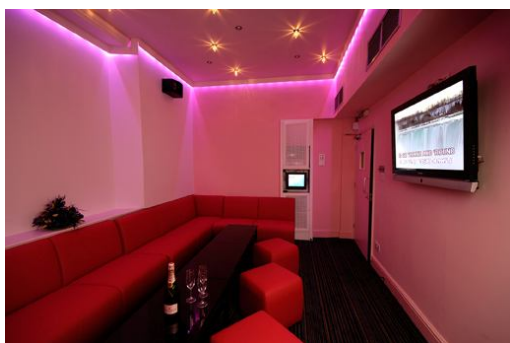

Monday to Friday

(Subject to terms & conditions)

**To Book: E-mail us: mail@k-box.co.uk or complete the form & return it to us. Form can be find on our website.
Quote: 1/2 price room charges**

Terms & Conditions:

1) Available Monday - Friday (excluding Saturday) last entry by 9.00pm.
2) Minimum 2 hours booking
3) Minimum 8 persons booking
4) Must be pre-booked
5) Subject to availability
6) Cannot be used in conjunction with "Monday to Thursday Special Menu" & Set Meal or any other offer
7) Offer only available on the room rates